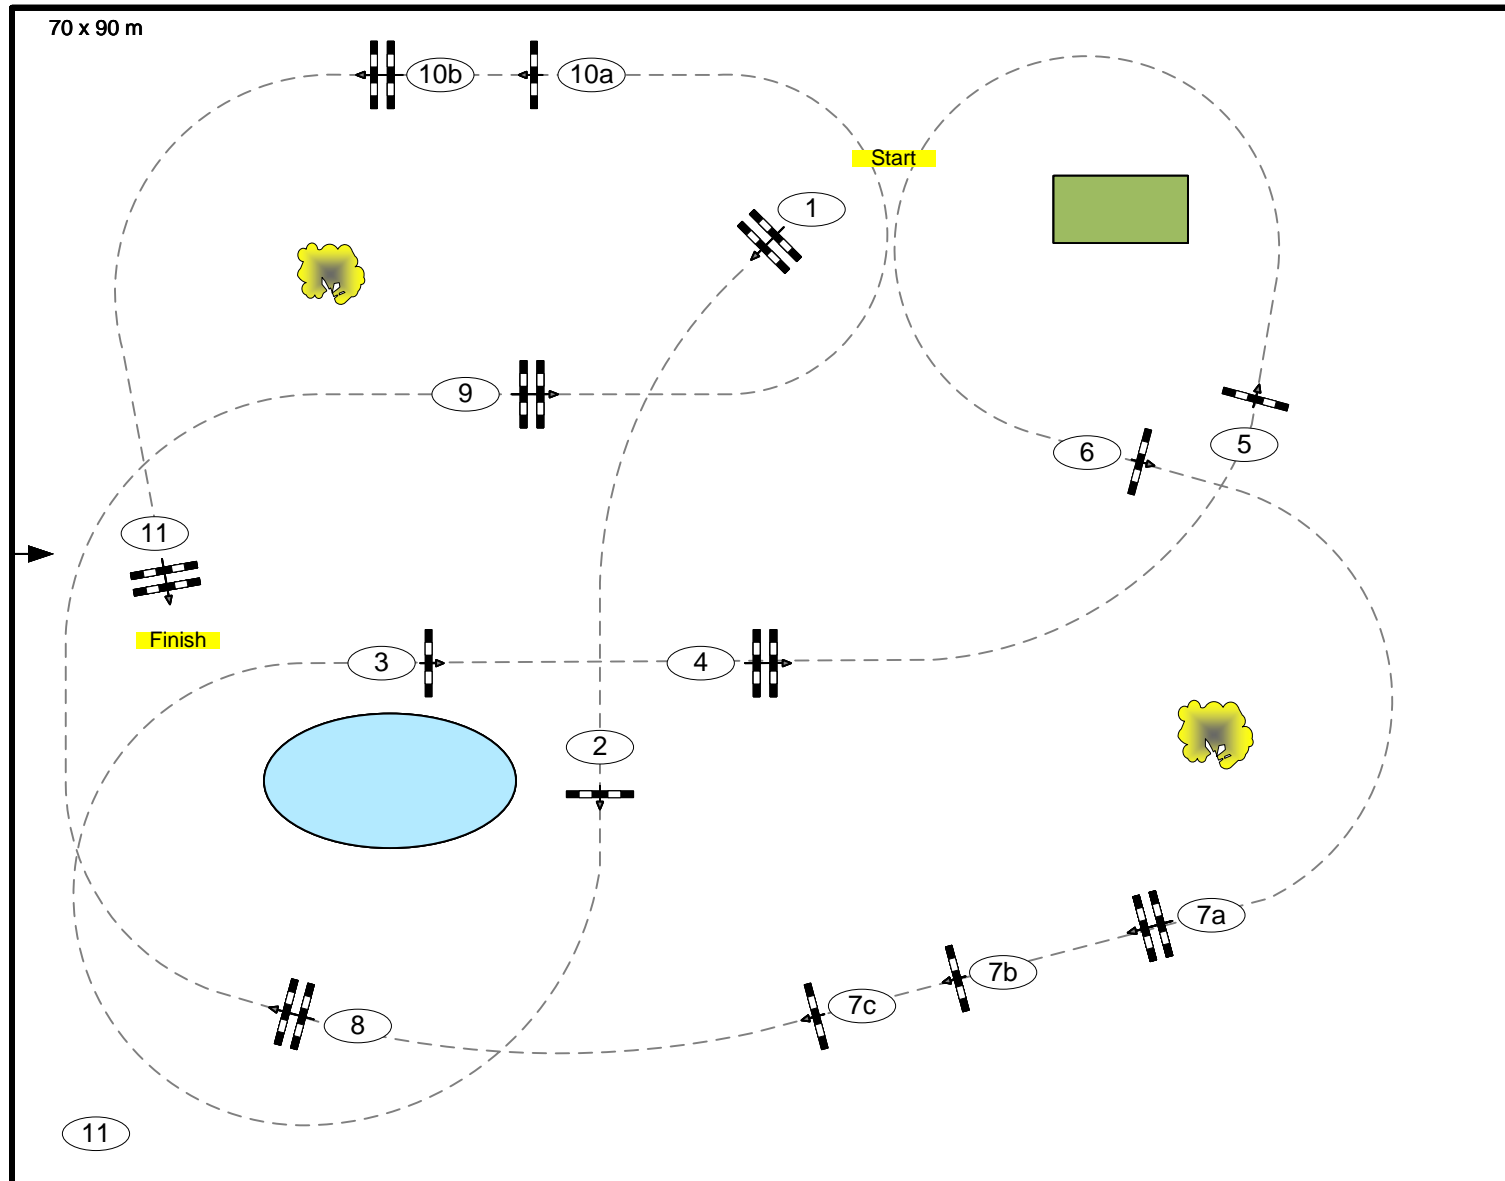

CSIYH1*, CSI3*-W Al Ain (UAE)

27-30 December 2022

Class No.: 8

CSI3*

One Round Against the Clock

Table: A
National RG: FEI RG / Art. 238.2.1
Height: 1,45 m

Speed: 375 m/min
Length: 495 m
Time allowed: 80 sec
Time limit: 160 sec

Obstacles: 11
Efforts: 14

IsiGrade
Jumps by Rothenberger

Course Design Team:

Frank Rothenberger (GER)
Ali Farouk Noori (IRQ)
Ali Dulaimi (IRQ)
Abbas Mohajer (IRN)