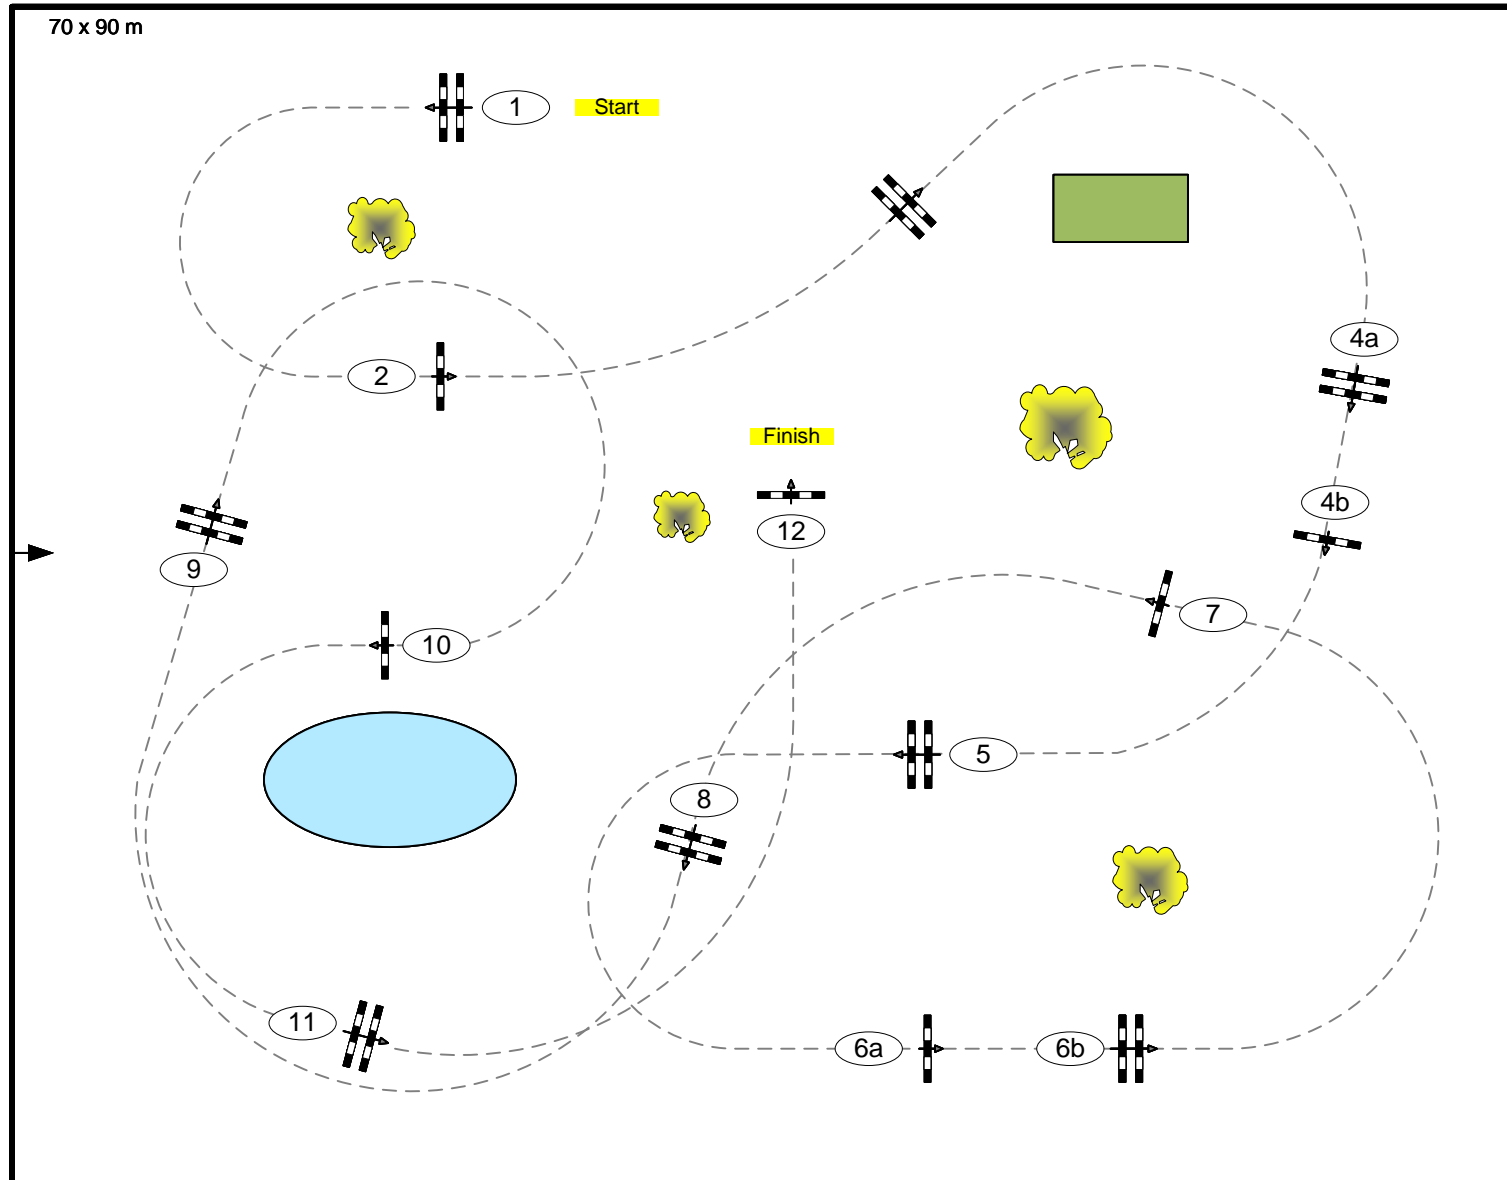

CSIYH1*, CSI3*-W Al Ain (UAE)

27-30 December 2022

Class No.: 7

CSI3*

Speed Class

Table: C
National RG: 269
FEI RG / Art. 1,35 m
Height: 1,35 m

Time limit: 120 sec

Obstacles:
Efforts:
Penalty sec 4

IsiGrade
Jumps by Rothenberger

Course Design Team:

Frank Rothenberger (GER)
Ali Farouk Noori (IRQ)
Ali Dulaimi (IRQ)
Abbas Mohajer (IRN)