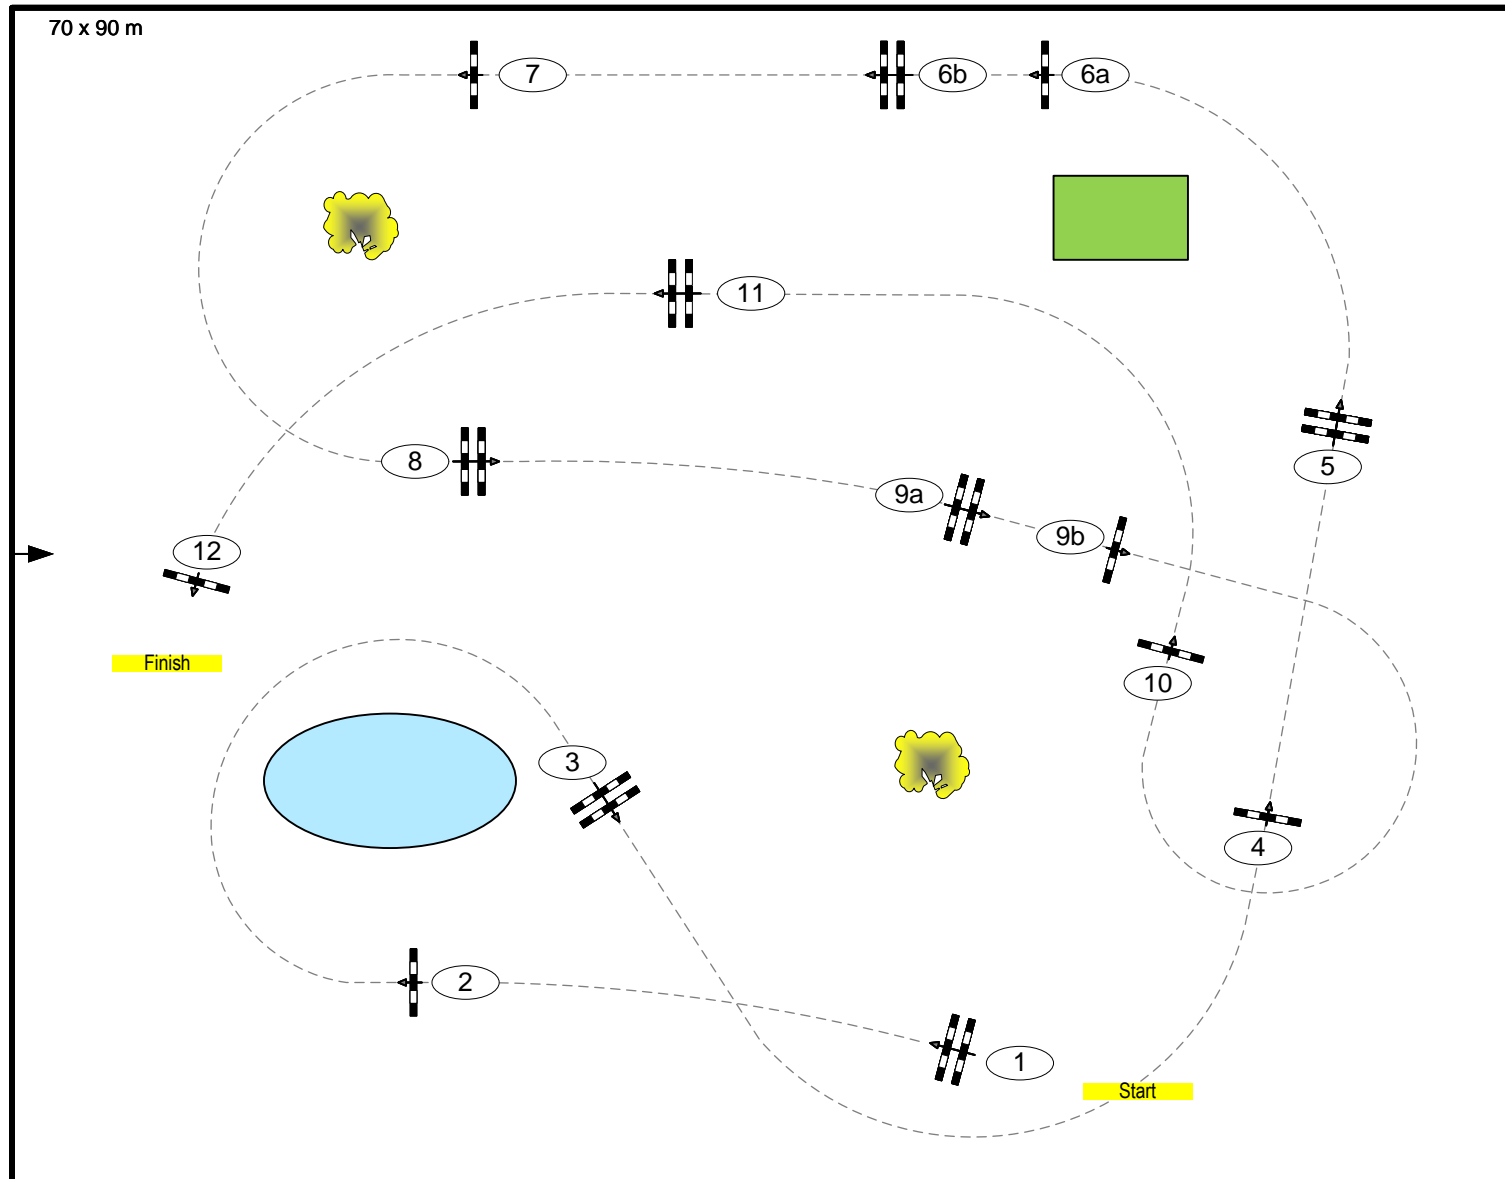

CSIYH1*, CSI3*-W Al Ain (UAE)

27-30 December 2022

Class No.: 3

CSI3*

One Round Against the Clock

Table: A
National RG:
FEI RG / Art. 238.2.1
Height: 1,30 m

Speed: 350 m/min

Length: 450 m
Time allowed: 78 sec
Time limit: 156 sec

Obstacles: 12
Efforts: 14

IsiGrade
Jumps by Rothenberger

Course Design Team:

Frank Rothenberger (GER)
Ali Farouk Noori (IRQ)
Ali Dulaimi (IRQ)
Abbas Mohajer (IRN)